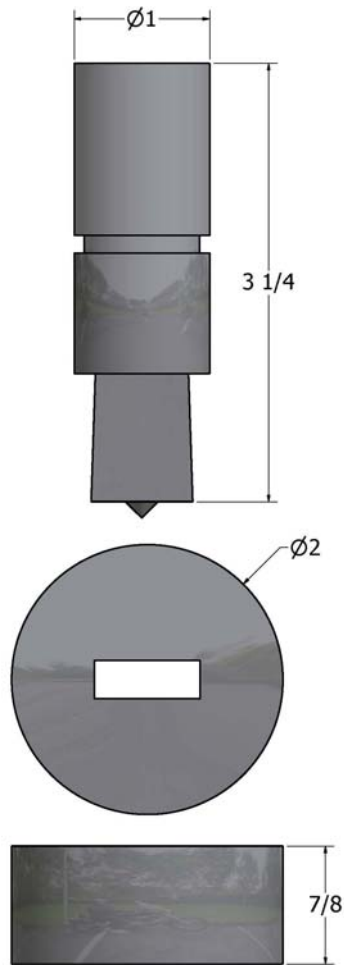

Rectangle Punches and Dies

Punch	Die
1/4" x 3/4"	9/32" x 25/32"
9/32" x 3/4"	5/16" x 25/32"
5/16" x 3/4"	11/32" x 25/32"
3/8" x 3/4"	13/32" x 25/32"
13/32" x 3/4"	7/16" x 25/32"
7/16" x 3/4"	15/32" x 25/32"
15/32" x 3/4"	1/2" x 25/32"
1/2" x 3/4"	17/32" x 25/32"
17/32" x 3/4"	9/16" x 25/32"
21/32" x 3/4"	11/16" x 25/32"
23/32" x 3/4"	3/4" x 25/32"
1/4" x 1"	9/32" x 1-1/32"
9/32" x 1"	5/16" x 1-1/32"
5/16" x 1"	11/32" x 1-1/32"
11/32" x 1"	3/8" x 1-1/32"
3/8" x 1"	13/32" x 1-1/32"
13/32" x 1"	7/16" x 1-1/32"
7/16" x 1"	15/32" x 1-1/32"
15/32" x 1"	1/2" x 1-1/32"
1/2" x 1"	17/32" x 1-1/32"
17/32" x 1"	9/16" x 1-1/32"
9/16" x 1"	19/32" x 1-1/32"
5/8" x 1"	21/32" x 1-1/32"
21/32" x 1"	11/16" x 1-1/32"
3/4" x 1"	25/32" x 1-1/32"
25/32" x 1"	13/16" x 1-1/32"

Rectangle punches & dies

Punch: $75.00

Die: $75.00

Set: $150.00