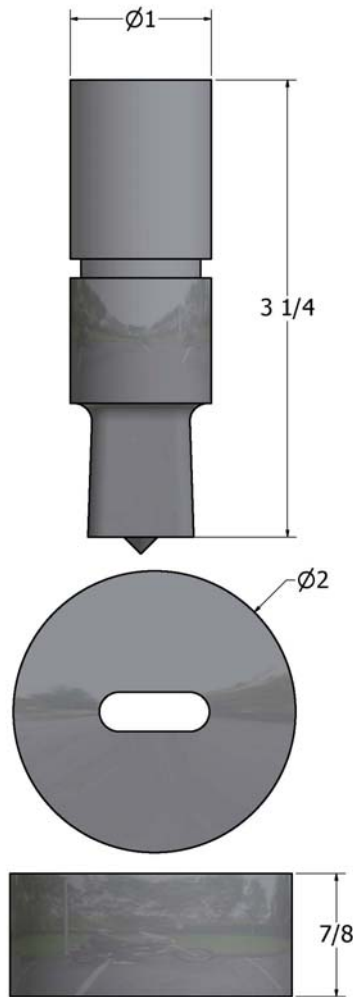

Oblong punches & dies

Punch: \$55.00

Die: \$55.00

Set: \$110.00

Oblong Punches and Dies

Punch	Die
3/16" x 1"	7/32" x 1-1/32"
1/4" x 1"	9/32" x 1-1/32"
9/32" x 1"	5/16" x 1-1/32"
5/16" x 1"	11/32" x 1-1/32"
11/32" x 1"	3/8" x 1-1/32"
3/8" x 1"	13/32" x 1-1/32"
13/32" x 1"	7/16" x 1-1/32"
7/16" x 1"	15/32" x 1-1/32"
15/32" x 1"	1/2" x 1-1/32"
1/2" x 1"	17/32" x 1-1/32"
17/32" x 1"	9/16" x 1-1/32"
9/16" x 1"	19/32" x 1-1/32"
5/8" x 1"	21/32" x 1-1/32"
21/32" x 1"	11/16" x 1-1/32"
11/16" x 1"	23/32" x 1-1/32"
3/4" x 1"	25/32" x 1-1/32"
25/32" x 1"	13/16" x 1-1/32"
13/16" x 1"	7/8 x 1-1/32"
7/8" x 1"	29/32" x 1-1/32"

Oblong punches & dies

Punch: \$55.00

Die: \$55.00

Set: \$110.00

Oversize Oblong Punches and Dies

Punch	Die
3/16" x 1-1/4"	7/32" x 1-9/32"
1/4" x 1-1/4"	9/32" x 1-9/32"
9/32" x 1-1/4"	5/16" x 1-9/32"
5/16" x 1-1/4"	11/32" x 1-9/32"
11/32" x 1-1/4"	3/8" x 1-9/32"
3/8" x 1-1/4"	13/32" x 1-9/32"
13/32" x 1-1/4"	7/16" x 1-9/32"
7/16" x 1-1/4"	15/32" x 1-9/32"
15/32" x 1-1/4"	1/2" x 1-9/32"
1/2" x 1-1/4"	17/32" x 1-9/32"
17/32" x 1-1/4"	9/16" x 1-9/32"
9/16" x 1-1/4"	19/32" x 1-9/32"
5/8" x 1-1/4"	21/32" x 1-9/32"
21/32" x 1-1/4"	11/16" x 1-9/32"
11/16" x 1-1/4"	23/32" x 1-9/32"
3/4" x 1-1/4"	25/32" x 1-9/32"
25/32" x 1-1/4"	13/16" x 1-9/32"
13/16" x 1-1/4"	27/32" x 1-9/32"
7/8" x 1-1/4"	29/32" x 1-9/32"
15/16" x 1-1/4"	31/32" x 1-9/32"
1" x 1-1/4"	1-1/32" x 1-9/32"