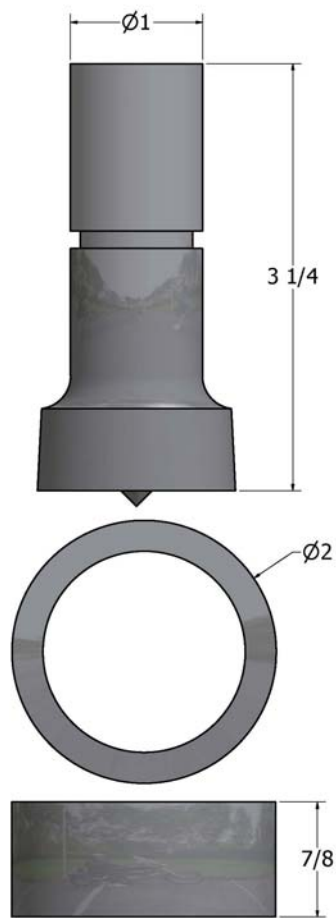

Round Punches and Dies

Punch	Die
1/8"	5/32"
5/32"	3/16"
3/16"	7/32"
7/32"	1/4"
1/4"	9/32"
9/32"	5/16"
5/16"	11/32"
11/32"	3/8"
3/8"	13/32"
13/32"	7/16"
7/16"	15/32"
15/32"	1/2"
1/2"	17/32"
17/32"	9/16"
9/16"	19/32"
19/32"	5/8"
5/8"	21/32"
21/32"	11/16"
11/16"	23/32"
23/32"	3/4"
3/4"	25/32"
25/32"	13/16"
13/16"	27/32"
27/32"	7/8"
7/8"	29/32"
29/32"	15/16"
15/16"	31/32"
31/32"	1"
1"	1-1/32"

Standard sizes

Punch: \$20.00
 Die: \$22.00
 Set: \$42.00

Metric or Precision Sizes

Punch: \$25.00
 Die: \$25.00
 Set: \$50.00

Oversize Round Punches and Dies

Punch	Die
1-1/32"	1-1/16"
1-1/16"	1-1/8"
1-1/8"	1-5/32"
1-5/32"	1-3/16"
1-3/16"	1-1/4"
1-1/4"	1-9/32"
1-9/32"	1-5/16"
1-5/16"	1-3/8"
1-3/8"	1-1/2"
1-1/2"	1-17/32"

Punch: \$75.00
 Die: \$75.00
 Set: \$150.00

Punch	Die
Standard Sizes	
1/4"	9/32"
5/16"	11/32"
11/32"	3/8"
3/8"	13/32"
13/32"	7/16"
7/16"	15/32"
15/32"	1/2"
1/2"	17/32"
17/32"	9/16"
9/16"	19/32"
19/32"	5/8"
5/8"	21/32"
21/32"	11/16"
11/16"	23/32"
23/32"	3/4"
3/4"	25/32"
25/32"	13/16"
Large Sizes	
13/16"	27/32"
27/32"	7/8"
7/8"	29/32"
29/32"	15/16"
15/16"	31/32"
31/32"	1"
1"	1-1/32"
1-1/32"	1-1/16"

Set: \$160.00

Punch	Die
Standard sizes	
7/32"	1/4"
1/4"	9/32"
9/32"	5/16"
5/16"	11/32"
11/32"	3/8"
3/8"	13/32"
13/32"	7/16"
7/16"	15/32"
15/32"	1/2"
1/2"	17/32"
17/32"	9/16"
9/16"	19/32"
5/8"	21/32"
21/32"	11/16"
11/16"	23/32"
Large sizes	
23/32"	3/4"
3/4"	25/32"
25/32"	13/16"
13/16"	27/32"
7/8"	29/32"
15/16"	31/32"
1"	1-1/32"
1-1/32"	1-1/16"