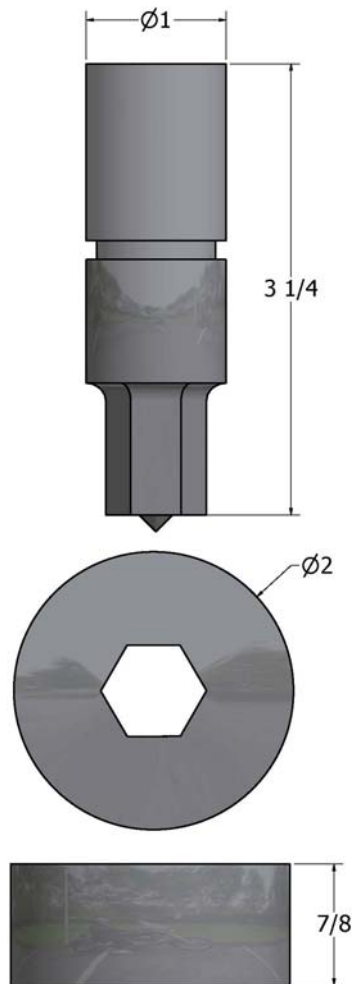

Hexagon Punches and Dies

Standard sizes

Punch: $65.00
Die: $65.00
Set: $130.00

Large sizes

Punch: $75.00
Die: $75.00
Set: $150.00

Punch	Die
Standard Sizes	
1/4"	9/32"
5/16"	11/32"
11/32"	3/8"
3/8"	13/32"
13/32"	7/16"
7/16"	15/32"
15/32"	1/2"
1/2"	17/32"
17/32"	9/16"
9/16"	19/32"
19/32"	5/8"
5/8"	21/32"
21/32"	11/16"
11/16"	23/32"
23/32"	3/4"
3/4"	25/32"
25/32"	13/16"
Large Sizes	
13/16"	27/32"
27/32"	7/8"
7/8"	29/32"
29/32"	15/16"
15/16"	31/32"
31/32"	1"
1"	1-1/32"
1-1/32"	1-1/16"