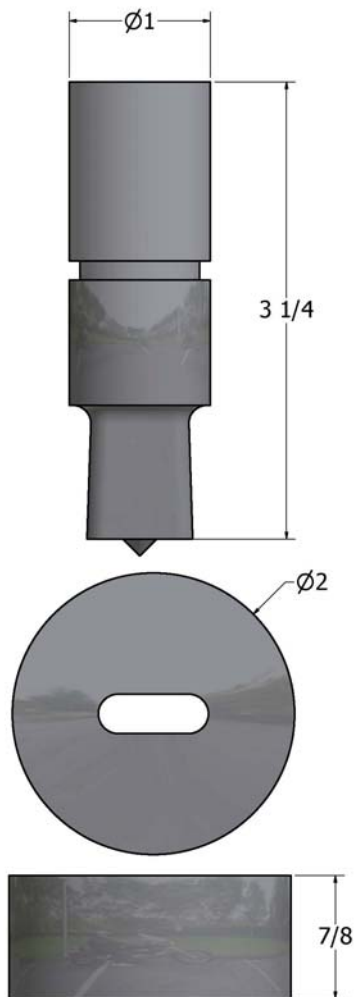

Oblong Punches and Dies

Punch	Die
1/4" x 1/2"	9/32" x 17/32"
9/32" x 1/2"	5/16" x 17/32"
5/16" x 1/2"	11/32" x 17/32"
3/8" x 1/2"	13/32" x 17/32"
13/32" x 1/2"	7/16" x 17/32"
9/32" x 5/8"	5/16" x 21/32"
5/16" x 5/8"	11/32" x 21/32"
3/8" x 5/8"	13/32" x 21/32"
7/16" x 5/8"	15/32" x 21/32"
1/2" x 5/8"	17/32" x 21/32"
17/32" x 5/8"	9/16" x 21/32"
9/16" x 5/8"	19/32" x 21/32"
3/16" x 3/4"	7/32" x 25/32"
7/32" x 3/4"	1/4" x 25/32"
1/4" x 3/4"	9/32" x 25/32"
9/32" x 3/4"	5/16" x 25/32"
5/16" x 3/4"	11/32" x 25/32"
11/32" x 3/4"	3/8" x 25/32"
3/8" x 3/4"	13/32" x 25/32"
13/32" x 3/4"	7/16" x 25/32"
7/16" x 3/4"	15/32" x 25/32"
15/32" x 3/4"	1/2" x 25/32"
1/2" x 3/4"	17/32" x 25/32"
17/32" x 3/4"	9/16" x 25/32"
9/16" x 3/4"	19/32" x 25/32"
5/8" x 3/4"	21/32" x 25/32"
21/32" x 3/4"	11/16" x 25/32"
11/16" x 3/4"	23/32" x 25/32"
23/32" x 3/4"	3/4" x 25/32"

Oblong punches & dies

Punch: $55.00

Die: $55.00

Set: $110.00