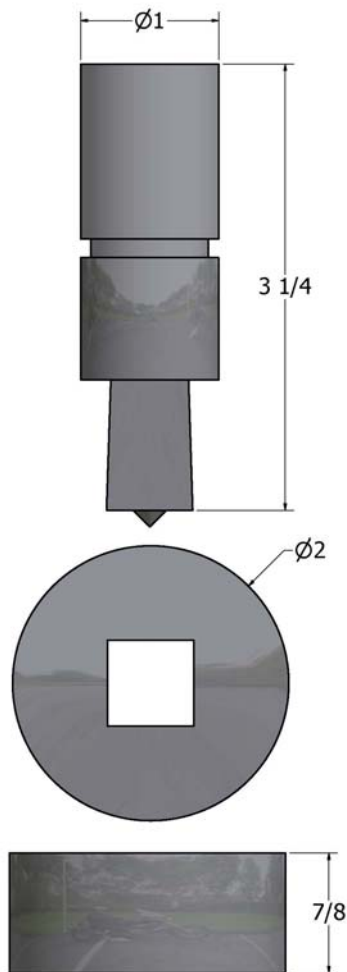

Square Punches and Dies

Standard sizes

Punch: $65.00

Die: $65.00

Set: $130.00

Large sizes

Punch: $95.00

Die: $65.00

Set: $160.00

Punch	Die
Standard sizes	
7/32"	1/4"
1/4"	9/32"
9/32"	5/16"
5/16"	11/32"
11/32"	3/8"
3/8"	13/32"
13/32"	7/16"
7/16"	15/32"
15/32"	1/2"
1/2"	17/32"
17/32"	9/16"
9/16"	19/32"
5/8"	21/32"
21/32"	11/16"
11/16"	23/32"
Large sizes	
23/32"	3/4"
3/4"	25/32"
25/32"	13/16"
13/16"	27/32"
7/8"	29/32"
15/16"	31/32"
1"	1-1/32"
1-1/32"	1-1/16"