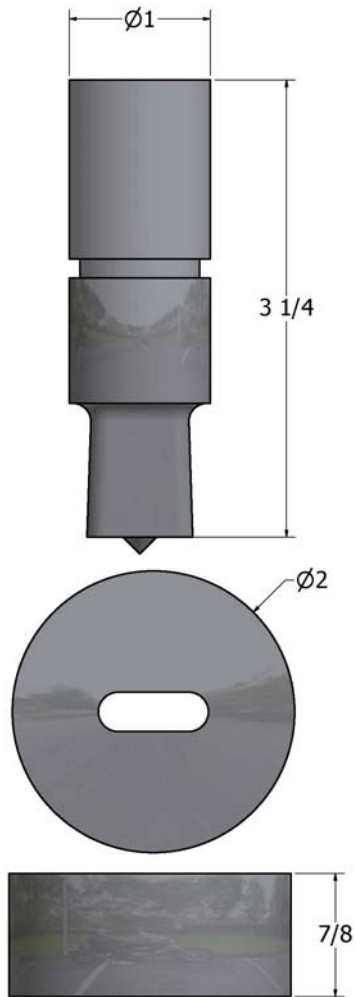

Set: \$160.00

Punch	Die
Standard sizes	
7/32"	1/4"
1/4"	9/32"
9/32"	5/16"
5/16"	11/32"
11/32"	3/8"
3/8"	13/32"
13/32"	7/16"
7/16"	15/32"
15/32"	1/2"
1/2"	17/32"
17/32"	9/16"
9/16"	19/32"
5/8"	21/32"
21/32"	11/16"
11/16"	23/32"
Large sizes	
23/32"	3/4"
3/4"	25/32"
25/32"	13/16"
13/16"	27/32"
7/8"	29/32"
15/16"	31/32"
1"	1-1/32"
1-1/32"	1-1/16"

Rectangle punches & dies

Punch: \$75.00

Die: \$75.00

Set: \$150.00

Oblong Punches and Dies

Punch	Die
1/4" x 1/2"	9/32" x 17/32"
9/32" x 1/2"	5/16" x 17/32"
5/16" x 1/2"	11/32" x 17/32"
3/8" x 1/2"	13/32" x 17/32"
13/32" x 1/2"	7/16" x 17/32"
9/32" x 5/8"	5/16" x 21/32"
5/16" x 5/8"	11/32" x 21/32"
3/8" x 5/8"	13/32" x 21/32"
7/16" x 5/8"	15/32" x 21/32"
1/2" x 5/8"	17/32" x 21/32"
17/32" x 5/8"	9/16" x 21/32"
9/16" x 5/8"	19/32" x 21/32"
3/16" x 3/4"	7/32" x 25/32"
7/32" x 3/4"	1/4" x 25/32"
1/4" x 3/4"	9/32" x 25/32"
9/32" x 3/4"	5/16" x 25/32"
5/16" x 3/4"	11/32" x 25/32"
11/32" x 3/4"	3/8" x 25/32"
3/8" x 3/4"	13/32" x 25/32"
13/32" x 3/4"	7/16" x 25/32"
7/16" x 3/4"	15/32" x 25/32"
15/32" x 3/4"	1/2" x 25/32"
1/2" x 3/4"	17/32" x 25/32"
17/32" x 3/4"	9/16" x 25/32"
9/16" x 3/4"	19/32" x 25/32"
5/8" x 3/4"	21/32" x 25/32"
21/32" x 3/4"	11/16" x 25/32"
11/16" x 3/4"	23/32" x 25/32"
23/32" x 3/4"	3/4" x 25/32"

Oblong punches & dies

Punch: \$55.00

Die: \$55.00

Set: \$110.00

Oblong Punches and Dies

Punch	Die
3/16" x 1"	7/32" x 1-1/32"
1/4" x 1"	9/32" x 1-1/32"
9/32" x 1"	5/16" x 1-1/32"
5/16" x 1"	11/32" x 1-1/32"
11/32" x 1"	3/8" x 1-1/32"
3/8" x 1"	13/32" x 1-1/32"
13/32" x 1"	7/16" x 1-1/32"
7/16" x 1"	15/32" x 1-1/32"
15/32" x 1"	1/2" x 1-1/32"
1/2" x 1"	17/32" x 1-1/32"
17/32" x 1"	9/16" x 1-1/32"
9/16" x 1"	19/32" x 1-1/32"
5/8" x 1"	21/32" x 1-1/32"
21/32" x 1"	11/16" x 1-1/32"
11/16" x 1"	23/32" x 1-1/32"
3/4" x 1"	25/32" x 1-1/32"
25/32" x 1"	13/16" x 1-1/32"
13/16" x 1"	7/8 x 1-1/32"
7/8" x 1"	29/32" x 1-1/32"