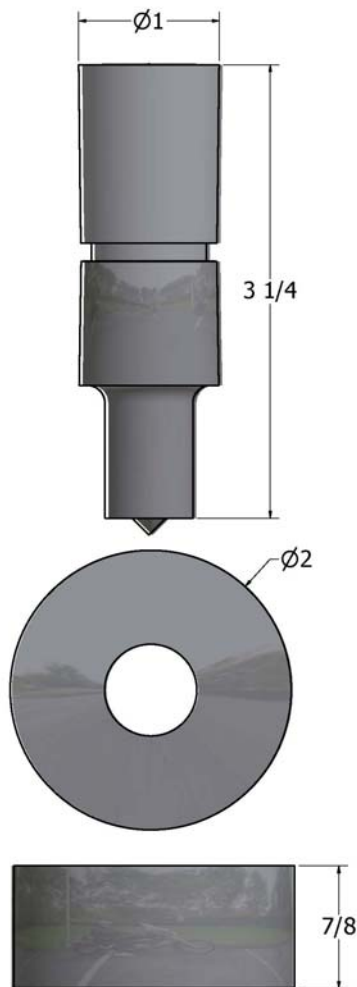

Round Punches and Dies

Punch	Die
1/8"	5/32"
5/32"	3/16"
3/16"	7/32"
7/32"	1/4"
1/4"	9/32"
9/32"	5/16"
5/16"	11/32"
11/32"	3/8"
3/8"	13/32"
13/32"	7/16"
7/16"	15/32"
15/32"	1/2"
1/2"	17/32"
17/32"	9/16"
9/16"	19/32"
19/32"	5/8"
5/8"	21/32"
21/32"	11/16"
11/16"	23/32"
23/32"	3/4"
3/4"	25/32"
25/32"	13/16"
13/16"	27/32"
27/32"	7/8"
7/8"	29/32"
29/32"	15/16"
15/16"	31/32"
31/32"	1"
1"	1-1/32"

Standard sizes

Punch: \$20.00
 Die: \$22.00
 Set: \$42.00

Metric or Precision Sizes

Punch: \$25.00
 Die: \$25.00
 Set: \$50.00

Oversize Round Punches and Dies

Punch	Die
1-1/32"	1-1/16"
1-1/16"	1-1/8"
1-1/8"	1-5/32"
1-5/32"	1-3/16"
1-3/16"	1-1/4"
1-1/4"	1-9/32"
1-9/32"	1-5/16"
1-5/16"	1-3/8"
1-3/8"	1-1/2"
1-1/2"	1-17/32"

Punch: \$75.00
 Die: \$75.00
 Set: \$150.00

Punch	Die
Standard Sizes	
1/4"	9/32"
5/16"	11/32"
11/32"	3/8"
3/8"	13/32"
13/32"	7/16"
7/16"	15/32"
15/32"	1/2"
1/2"	17/32"
17/32"	9/16"
9/16"	19/32"
19/32"	5/8"
5/8"	21/32"
21/32"	11/16"
11/16"	23/32"
23/32"	3/4"
3/4"	25/32"
25/32"	13/16"
Large Sizes	
13/16"	27/32"
27/32"	7/8"
7/8"	29/32"
29/32"	15/16"
15/16"	31/32"
31/32"	1"
1"	1-1/32"
1-1/32"	1-1/16"

Set: \$160.00

Punch	Die
Standard sizes	
7/32"	1/4"
1/4"	9/32"
9/32"	5/16"
5/16"	11/32"
11/32"	3/8"
3/8"	13/32"
13/32"	7/16"
7/16"	15/32"
15/32"	1/2"
1/2"	17/32"
17/32"	9/16"
9/16"	19/32"
5/8"	21/32"
21/32"	11/16"
11/16"	23/32"
Large sizes	
23/32"	3/4"
3/4"	25/32"
25/32"	13/16"
13/16"	27/32"
7/8"	29/32"
15/16"	31/32"
1"	1-1/32"
1-1/32"	1-1/16"