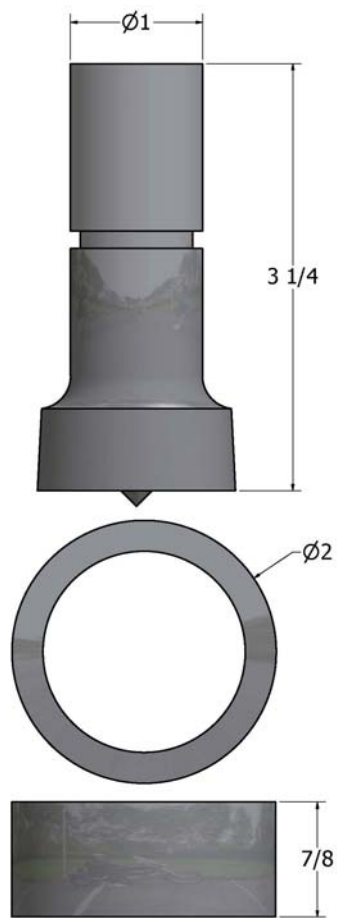

Round Punches and Dies

Punch	Die
1/8"	5/32"
5/32"	3/16"
3/16"	7/32"
7/32"	1/4"
1/4"	9/32"
9/32"	5/16"
5/16"	11/32"
11/32"	3/8"
3/8"	13/32"
13/32"	7/16"
7/16"	15/32"
15/32"	1/2"
1/2"	17/32"
17/32"	9/16"
9/16"	19/32"
19/32"	5/8"
5/8"	21/32"
21/32"	11/16"
11/16"	23/32"
23/32"	3/4"
3/4"	25/32"
25/32"	13/16"
13/16"	27/32"
27/32"	7/8"
7/8"	29/32"
29/32"	15/16"
15/16"	31/32"
31/32"	1"
1"	1-1/32"

Standard sizes

Punch: \$20.00
 Die: \$22.00
 Set: \$42.00

Metric or Precision Sizes

Punch: \$25.00
 Die: \$25.00
 Set: \$50.00

Oversize Round Punches and Dies

Punch	Die
1-1/32"	1-1/16"
1-1/16"	1-1/8"
1-1/8"	1-5/32"
1-5/32"	1-3/16"
1-3/16"	1-1/4"
1-1/4"	1-9/32"
1-9/32"	1-5/16"
1-5/16"	1-3/8"
1-3/8"	1-1/2"
1-1/2"	1-17/32"

Punch: \$75.00
 Die: \$75.00
 Set: \$150.00

Punch	Die
Standard Sizes	
1/4"	9/32"
5/16"	11/32"
11/32"	3/8"
3/8"	13/32"
13/32"	7/16"
7/16"	15/32"
15/32"	1/2"
1/2"	17/32"
17/32"	9/16"
9/16"	19/32"
19/32"	5/8"
5/8"	21/32"
21/32"	11/16"
11/16"	23/32"
23/32"	3/4"
3/4"	25/32"
25/32"	13/16"
Large Sizes	
13/16"	27/32"
27/32"	7/8"
7/8"	29/32"
29/32"	15/16"
15/16"	31/32"
31/32"	1"
1"	1-1/32"
1-1/32"	1-1/16"

Rectangle Punches and Dies

Punch	Die
1/4" x 3/4"	9/32" x 25/32"
9/32" x 3/4"	5/16" x 25/32"
5/16" x 3/4"	11/32" x 25/32"
3/8" x 3/4"	13/32" x 25/32"
13/32" x 3/4"	7/16" x 25/32"
7/16" x 3/4"	15/32" x 25/32"
15/32" x 3/4"	1/2" x 25/32"
1/2" x 3/4"	17/32" x 25/32"
17/32" x 3/4"	9/16" x 25/32"
21/32" x 3/4"	11/16" x 25/32"
23/32" x 3/4"	3/4" x 25/32"
1/4" x 1"	9/32" x 1-1/32"
9/32" x 1"	5/16" x 1-1/32"
5/16" x 1"	11/32" x 1-1/32"
11/32" x 1"	3/8" x 1-1/32"
3/8" x 1"	13/32" x 1-1/32"
13/32" x 1"	7/16" x 1-1/32"
7/16" x 1"	15/32" x 1-1/32"
15/32" x 1"	1/2" x 1-1/32"
1/2" x 1"	17/32" x 1-1/32"
17/32" x 1"	9/16" x 1-1/32"
9/16" x 1"	19/32" x 1-1/32"
5/8" x 1"	21/32" x 1-1/32"
21/32" x 1"	11/16" x 1-1/32"
3/4" x 1"	25/32" x 1-1/32"
25/32" x 1"	13/16" x 1-1/32"