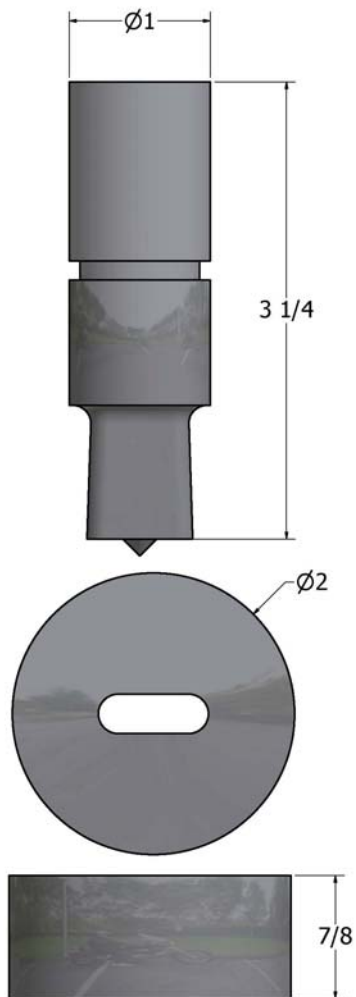

Rectangle punches & dies

Punch: \$75.00

Die: \$75.00

Set: \$150.00

Oblong Punches and Dies

Punch	Die
1/4" x 1/2"	9/32" x 17/32"
9/32" x 1/2"	5/16" x 17/32"
5/16" x 1/2"	11/32" x 17/32"
3/8" x 1/2"	13/32" x 17/32"
13/32" x 1/2"	7/16" x 17/32"
9/32" x 5/8"	5/16" x 21/32"
5/16" x 5/8"	11/32" x 21/32"
3/8" x 5/8"	13/32" x 21/32"
7/16" x 5/8"	15/32" x 21/32"
1/2" x 5/8"	17/32" x 21/32"
17/32" x 5/8"	9/16" x 21/32"
9/16" x 5/8"	19/32" x 21/32"
3/16" x 3/4"	7/32" x 25/32"
7/32" x 3/4"	1/4" x 25/32"
1/4" x 3/4"	9/32" x 25/32"
9/32" x 3/4"	5/16" x 25/32"
5/16" x 3/4"	11/32" x 25/32"
11/32" x 3/4"	3/8" x 25/32"
3/8" x 3/4"	13/32" x 25/32"
13/32" x 3/4"	7/16" x 25/32"
7/16" x 3/4"	15/32" x 25/32"
15/32" x 3/4"	1/2" x 25/32"
1/2" x 3/4"	17/32" x 25/32"
17/32" x 3/4"	9/16" x 25/32"
9/16" x 3/4"	19/32" x 25/32"
5/8" x 3/4"	21/32" x 25/32"
21/32" x 3/4"	11/16" x 25/32"
11/16" x 3/4"	23/32" x 25/32"
23/32" x 3/4"	3/4" x 25/32"

Oblong punches & dies

Punch: \$55.00

Die: \$55.00

Set: \$110.00

Oblong Punches and Dies

Punch	Die
3/16" x 1"	7/32" x 1-1/32"
1/4" x 1"	9/32" x 1-1/32"
9/32" x 1"	5/16" x 1-1/32"
5/16" x 1"	11/32" x 1-1/32"
11/32" x 1"	3/8" x 1-1/32"
3/8" x 1"	13/32" x 1-1/32"
13/32" x 1"	7/16" x 1-1/32"
7/16" x 1"	15/32" x 1-1/32"
15/32" x 1"	1/2" x 1-1/32"
1/2" x 1"	17/32" x 1-1/32"
17/32" x 1"	9/16" x 1-1/32"
9/16" x 1"	19/32" x 1-1/32"
5/8" x 1"	21/32" x 1-1/32"
21/32" x 1"	11/16" x 1-1/32"
11/16" x 1"	23/32" x 1-1/32"
3/4" x 1"	25/32" x 1-1/32"
25/32" x 1"	13/16" x 1-1/32"
13/16" x 1"	7/8 x 1-1/32"
7/8" x 1"	29/32" x 1-1/32"