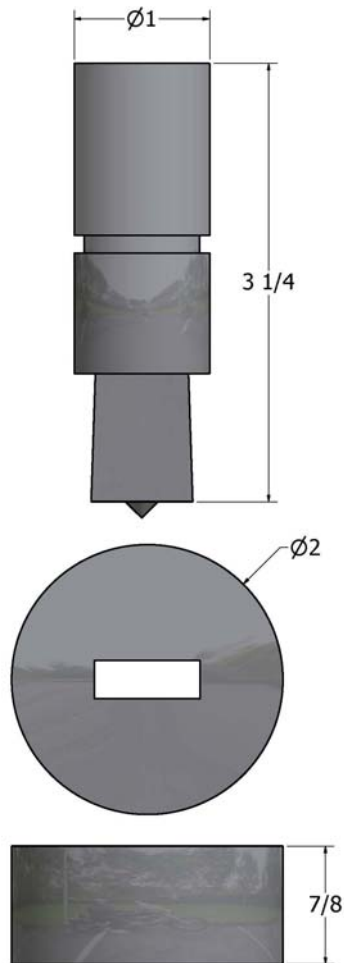

Punch: \$75.00
 Die: \$75.00
 Set: \$150.00

Punch	Die
Standard Sizes	
1/4"	9/32"
5/16"	11/32"
11/32"	3/8"
3/8"	13/32"
13/32"	7/16"
7/16"	15/32"
15/32"	1/2"
1/2"	17/32"
17/32"	9/16"
9/16"	19/32"
19/32"	5/8"
5/8"	21/32"
21/32"	11/16"
11/16"	23/32"
23/32"	3/4"
3/4"	25/32"
25/32"	13/16"
Large Sizes	
13/16"	27/32"
27/32"	7/8"
7/8"	29/32"
29/32"	15/16"
15/16"	31/32"
31/32"	1"
1"	1-1/32"
1-1/32"	1-1/16"

Square Punches and Dies

Standard sizes

Punch: \$65.00
 Die: \$65.00
 Set: \$130.00

Large sizes

Punch: \$95.00
 Die: \$65.00
 Set: \$160.00

Punch	Die
Standard sizes	
7/32"	1/4"
1/4"	9/32"
9/32"	5/16"
5/16"	11/32"
11/32"	3/8"
3/8"	13/32"
13/32"	7/16"
7/16"	15/32"
15/32"	1/2"
1/2"	17/32"
17/32"	9/16"
9/16"	19/32"
5/8"	21/32"
21/32"	11/16"
11/16"	23/32"
Large sizes	
23/32"	3/4"
3/4"	25/32"
25/32"	13/16"
13/16"	27/32"
7/8"	29/32"
15/16"	31/32"
1"	1-1/32"
1-1/32"	1-1/16"

Rectangle Punches and Dies

Punch	Die
1/4" x 3/4"	9/32" x 25/32"
9/32" x 3/4"	5/16" x 25/32"
5/16" x 3/4"	11/32" x 25/32"
3/8" x 3/4"	13/32" x 25/32"
13/32" x 3/4"	7/16" x 25/32"
7/16" x 3/4"	15/32" x 25/32"
15/32" x 3/4"	1/2" x 25/32"
1/2" x 3/4"	17/32" x 25/32"
17/32" x 3/4"	9/16" x 25/32"
21/32" x 3/4"	11/16" x 25/32"
23/32" x 3/4"	3/4" x 25/32"
1/4" x 1"	9/32" x 1-1/32"
9/32" x 1"	5/16" x 1-1/32"
5/16" x 1"	11/32" x 1-1/32"
11/32" x 1"	3/8" x 1-1/32"
3/8" x 1"	13/32" x 1-1/32"
13/32" x 1"	7/16" x 1-1/32"
7/16" x 1"	15/32" x 1-1/32"
15/32" x 1"	1/2" x 1-1/32"
1/2" x 1"	17/32" x 1-1/32"
17/32" x 1"	9/16" x 1-1/32"
9/16" x 1"	19/32" x 1-1/32"
5/8" x 1"	21/32" x 1-1/32"
21/32" x 1"	11/16" x 1-1/32"
3/4" x 1"	25/32" x 1-1/32"
25/32" x 1"	13/16" x 1-1/32"