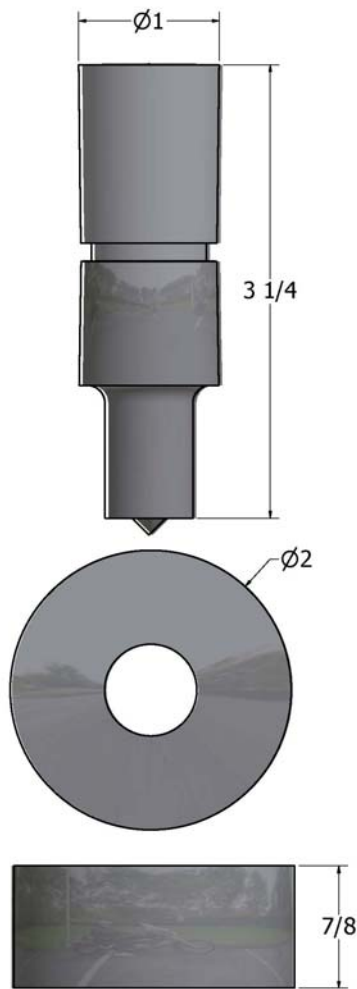

Round Punches and Dies

Punch	Die
1/8"	5/32"
5/32"	3/16"
3/16"	7/32"
7/32"	1/4"
1/4"	9/32"
9/32"	5/16"
5/16"	11/32"
11/32"	3/8"
3/8"	13/32"
13/32"	7/16"
7/16"	15/32"
15/32"	1/2"
1/2"	17/32"
17/32"	9/16"
9/16"	19/32"
19/32"	5/8"
5/8"	21/32"
21/32"	11/16"
11/16"	23/32"
23/32"	3/4"
3/4"	25/32"
25/32"	13/16"
13/16"	27/32"
27/32"	7/8"
7/8"	29/32"
29/32"	15/16"
15/16"	31/32"
31/32"	1"
1"	1-1/32"

Standard sizes

Punch: \$20.00
 Die: \$22.00
 Set: \$42.00

Metric or Precision Sizes

Punch: \$25.00
 Die: \$25.00
 Set: \$50.00

Oversize Round Punches and Dies

Punch	Die
1-1/32"	1-1/16"
1-1/16"	1-1/8"
1-1/8"	1-5/32"
1-5/32"	1-3/16"
1-3/16"	1-1/4"
1-1/4"	1-9/32"
1-9/32"	1-5/16"
1-5/16"	1-3/8"
1-3/8"	1-1/2"
1-1/2"	1-17/32"

Punch: \$75.00
 Die: \$75.00
 Set: \$150.00

Punch	Die
Standard Sizes	
1/4"	9/32"
5/16"	11/32"
11/32"	3/8"
3/8"	13/32"
13/32"	7/16"
7/16"	15/32"
15/32"	1/2"
1/2"	17/32"
17/32"	9/16"
9/16"	19/32"
19/32"	5/8"
5/8"	21/32"
21/32"	11/16"
11/16"	23/32"
23/32"	3/4"
3/4"	25/32"
25/32"	13/16"
Large Sizes	
13/16"	27/32"
27/32"	7/8"
7/8"	29/32"
29/32"	15/16"
15/16"	31/32"
31/32"	1"
1"	1-1/32"
1-1/32"	1-1/16"

Rectangle Punches and Dies

Punch	Die
1/4" x 3/4"	9/32" x 25/32"
9/32" x 3/4"	5/16" x 25/32"
5/16" x 3/4"	11/32" x 25/32"
3/8" x 3/4"	13/32" x 25/32"
13/32" x 3/4"	7/16" x 25/32"
7/16" x 3/4"	15/32" x 25/32"
15/32" x 3/4"	1/2" x 25/32"
1/2" x 3/4"	17/32" x 25/32"
17/32" x 3/4"	9/16" x 25/32"
21/32" x 3/4"	11/16" x 25/32"
23/32" x 3/4"	3/4" x 25/32"
1/4" x 1"	9/32" x 1-1/32"
9/32" x 1"	5/16" x 1-1/32"
5/16" x 1"	11/32" x 1-1/32"
11/32" x 1"	3/8" x 1-1/32"
3/8" x 1"	13/32" x 1-1/32"
13/32" x 1"	7/16" x 1-1/32"
7/16" x 1"	15/32" x 1-1/32"
15/32" x 1"	1/2" x 1-1/32"
1/2" x 1"	17/32" x 1-1/32"
17/32" x 1"	9/16" x 1-1/32"
9/16" x 1"	19/32" x 1-1/32"
5/8" x 1"	21/32" x 1-1/32"
21/32" x 1"	11/16" x 1-1/32"
3/4" x 1"	25/32" x 1-1/32"
25/32" x 1"	13/16" x 1-1/32"