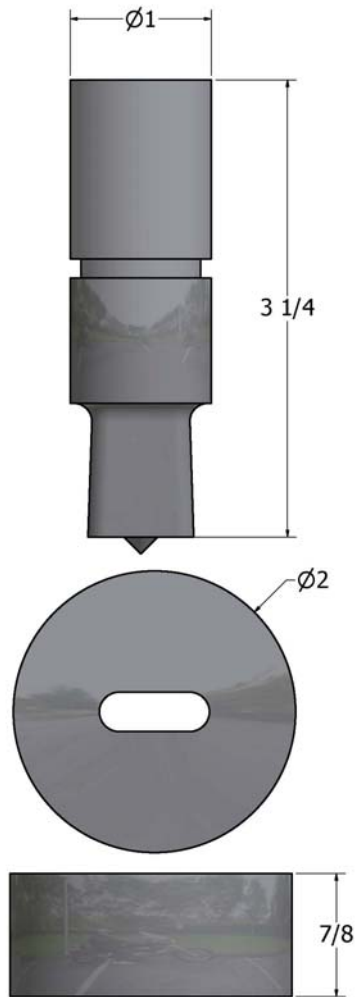

Oblong punches & dies

Punch: \$55.00

Die: \$55.00

Set: \$110.00

Oblong Punches and Dies

Punch	Die
3/16" x 1"	7/32" x 1-1/32"
1/4" x 1"	9/32" x 1-1/32"
9/32" x 1"	5/16" x 1-1/32"
5/16" x 1"	11/32" x 1-1/32"
11/32" x 1"	3/8" x 1-1/32"
3/8" x 1"	13/32" x 1-1/32"
13/32" x 1"	7/16" x 1-1/32"
7/16" x 1"	15/32" x 1-1/32"
15/32" x 1"	1/2" x 1-1/32"
1/2" x 1"	17/32" x 1-1/32"
17/32" x 1"	9/16" x 1-1/32"
9/16" x 1"	19/32" x 1-1/32"
5/8" x 1"	21/32" x 1-1/32"
21/32" x 1"	11/16" x 1-1/32"
11/16" x 1"	23/32" x 1-1/32"
3/4" x 1"	25/32" x 1-1/32"
25/32" x 1"	13/16" x 1-1/32"
13/16" x 1"	7/8 x 1-1/32"
7/8" x 1"	29/32" x 1-1/32"

Oblong punches & dies

Punch: \$55.00

Die: \$55.00

Set: \$110.00

Oversize Oblong Punches and Dies

Punch	Die
3/16" x 1-1/4"	7/32" x 1-9/32"
1/4" x 1-1/4"	9/32" x 1-9/32"
9/32" x 1-1/4"	5/16" x 1-9/32"
5/16" x 1-1/4"	11/32" x 1-9/32"
11/32" x 1-1/4"	3/8" x 1-9/32"
3/8" x 1-1/4"	13/32" x 1-9/32"
13/32" x 1-1/4"	7/16" x 1-9/32"
7/16" x 1-1/4"	15/32" x 1-9/32"
15/32" x 1-1/4"	1/2" x 1-9/32"
1/2" x 1-1/4"	17/32" x 1-9/32"
17/32" x 1-1/4"	9/16" x 1-9/32"
9/16" x 1-1/4"	19/32" x 1-9/32"
5/8" x 1-1/4"	21/32" x 1-9/32"
21/32" x 1-1/4"	11/16" x 1-9/32"
11/16" x 1-1/4"	23/32" x 1-9/32"
3/4" x 1-1/4"	25/32" x 1-9/32"
25/32" x 1-1/4"	13/16" x 1-9/32"
13/16" x 1-1/4"	7/8 x 1-9/32"
7/8" x 1-1/4"	29/32" x 1-9/32"
15/16" x 1-1/4"	31/32" x 1-9/32"
1" x 1-1/4"	1-1/32" x 1-9/32"