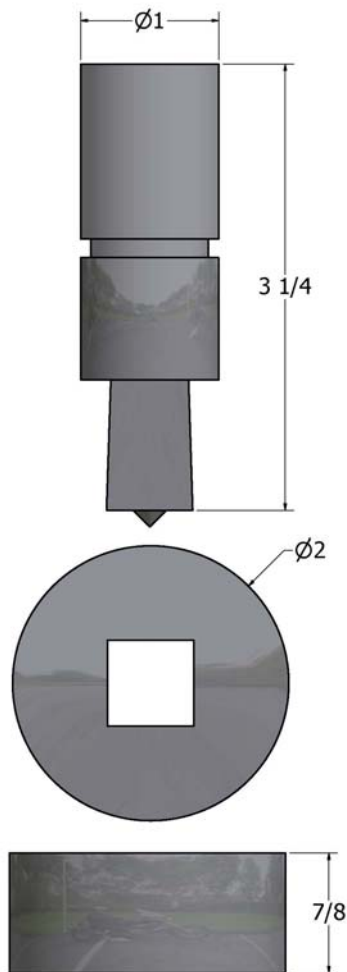

Round Punches and Dies

Punch	Die
1/8"	5/32"
5/32"	3/16"
3/16"	7/32"
7/32"	1/4"
1/4"	9/32"
9/32"	5/16"
5/16"	11/32"
11/32"	3/8"
3/8"	13/32"
13/32"	7/16"
7/16"	15/32"
15/32"	1/2"
1/2"	17/32"
17/32"	9/16"
9/16"	19/32"
19/32"	5/8"
5/8"	21/32"
21/32"	11/16"
11/16"	23/32"
23/32"	3/4"
3/4"	25/32"
25/32"	13/16"
13/16"	27/32"
27/32"	7/8"
7/8"	29/32"
29/32"	15/16"
15/16"	31/32"
31/32"	1"
1"	1-1/32"

Standard sizes

Punch: \$20.00
 Die: \$22.00
 Set: \$42.00

Metric or Precision Sizes

Punch: \$25.00
 Die: \$25.00
 Set: \$50.00

Oversize Round Punches and Dies

Punch	Die
1-1/32"	1-1/16"
1-1/16"	1-1/8"
1-1/8"	1-5/32"
1-5/32"	1-3/16"
1-3/16"	1-1/4"
1-1/4"	1-9/32"
1-9/32"	1-5/16"
1-5/16"	1-3/8"
1-3/8"	1-1/2"
1-1/2"	1-17/32"

Punch: \$75.00
 Die: \$75.00
 Set: \$150.00

Punch	Die
Standard Sizes	
1/4"	9/32"
5/16"	11/32"
11/32"	3/8"
3/8"	13/32"
13/32"	7/16"
7/16"	15/32"
15/32"	1/2"
1/2"	17/32"
17/32"	9/16"
9/16"	19/32"
19/32"	5/8"
5/8"	21/32"
21/32"	11/16"
11/16"	23/32"
23/32"	3/4"
3/4"	25/32"
25/32"	13/16"
Large Sizes	
13/16"	27/32"
27/32"	7/8"
7/8"	29/32"
29/32"	15/16"
15/16"	31/32"
31/32"	1"
1"	1-1/32"
1-1/32"	1-1/16"

Square Punches and Dies

Standard sizes

Punch: \$65.00
 Die: \$65.00
 Set: \$130.00

Large sizes

Punch: \$95.00
 Die: \$65.00
 Set: \$160.00

Punch	Die
Standard sizes	
7/32"	1/4"
1/4"	9/32"
9/32"	5/16"
5/16"	11/32"
11/32"	3/8"
3/8"	13/32"
13/32"	7/16"
7/16"	15/32"
15/32"	1/2"
1/2"	17/32"
17/32"	9/16"
9/16"	19/32"
5/8"	21/32"
21/32"	11/16"
11/16"	23/32"
Large sizes	
23/32"	3/4"
3/4"	25/32"
25/32"	13/16"
13/16"	27/32"
7/8"	29/32"
15/16"	31/32"
1"	1-1/32"
1-1/32"	1-1/16"